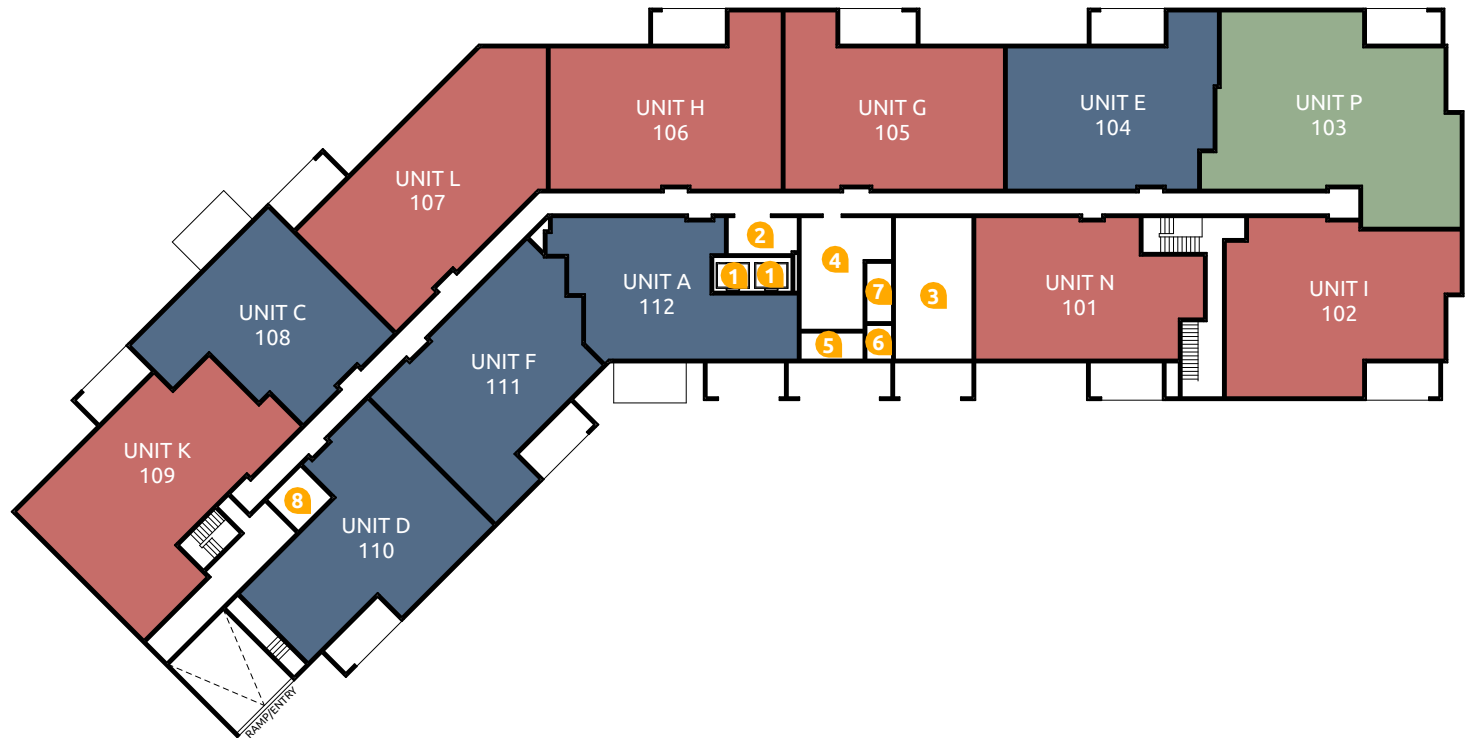

THE RESIDENCES AT  
**AMBERLEY  
WOODS**

UNIT TYPE

- 2 Bedrooms
- 2 Bedrooms + Den
- 3 Bedrooms

FEATURES

- 1 Elevator
- 2 Elevator Lobby
- 3 Fitness Center
- 4 Lobby
- 5 Vestibule
- 6 Mail
- 7 Package
- 8 Trash Room

1850 Amberley Court  
Lake Forest, IL 60045

# Level 1

THE RESIDENCES AT  
**AMBERLEY  
WOODS**

UNIT TYPE

 2 Bedrooms

 2 Bedrooms + Den

 3 Bedrooms

FEATURES

 Elevator

 Trash Room